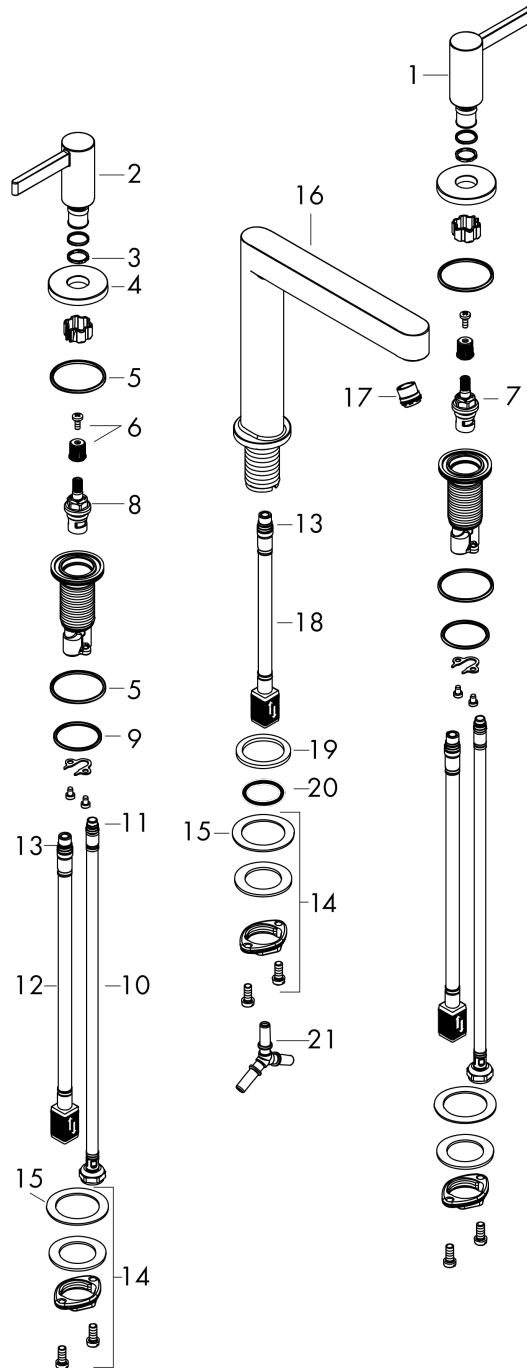

Finoris
3-hole basin mixer 160 with push-open waste set
 Surfaces: **Chrome** Article Number: **76034000**

Exploded Drawing

Year of production: >06/21

Finoris

3-hole basin mixer 160 with push-open waste set

Surfaces: **Chrome** Article Number: **76034000**

Spare part list

Year of production: >06/21

Pos.	Description	Article Number	Price	PU
1	handle for cold water	93970000	-	1
2	handle for hot water	93969000	-	1
3	O-Ring 14x1,5	98201000	-	1
4	escutcheon for handle	92956000	-	1
5	O-ring 26x2,5	98216000	-	1
6	handle fixing set	98932000	-	1
7	shut off unit left closing	95366000	-	1
8	shut off unit right closing	98817000	-	1
9	O-ring 33x2,5	92907000	-	1
10	connection hose 450 mm M8x0,75 G3/8	97206000	-	1
11	O-ring 6,6x1,6	93019000	-	1
12	connection hose 400 mm M10x1	92914000	-	1
13	O-ring 7x1,5	98422000	-	1
14	fixing set (Ø 28)	92909000	-	1
15	lever collar	97548000	-	1
16	spout cpl.	93972000	-	1
17	spray former	93973000	-	1
18	connection hose 200 mm M10x1	92913000	-	1
19	flat seal	98749000	-	1
20	O-ring 26x4	92191000	-	1
21	hose connection angel	92905000	-	1
a	push-open waste set	50100000	-	1